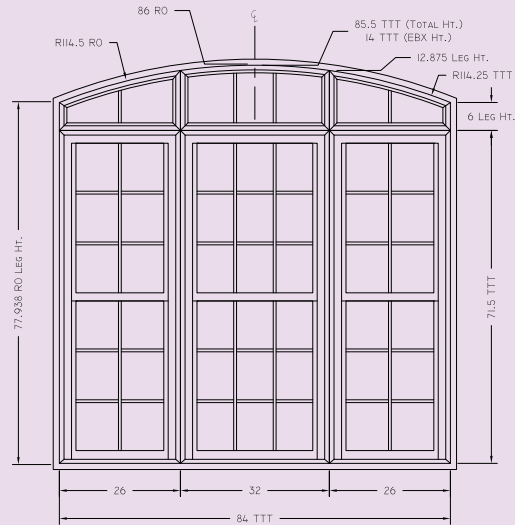

SHOWCASE WINDOW OF THE WEEK!

Scope of Project

Prospective Customer: *I've got this window... it's kinda rickety.. we like the shape it now takes... can you make an efficient Paradigm window in that shape?*

Paradigm Sales Rep: *Of course!*

THIS PRODUCT: Geo-Picture Profile with Interior/Exterior Special Simulated Divided Light Grids. THERMAL PERFORMANCE: U-value: 0.26 SHGC: 0.31 VLT: 0.56